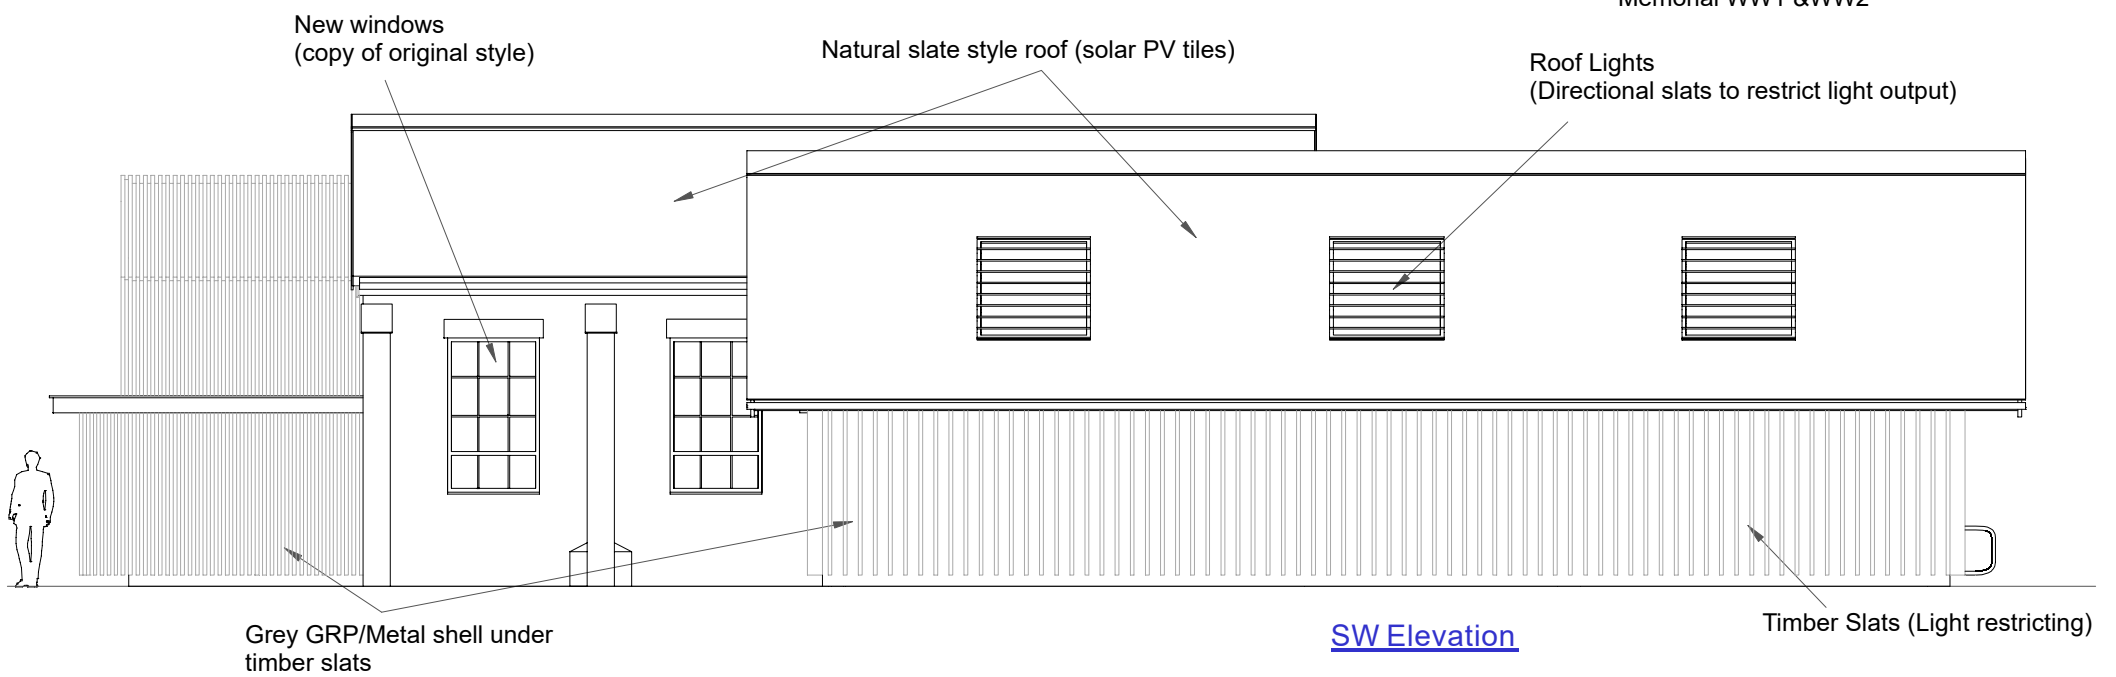

Description: PROPOSED - 1st Floor - No Shop  
Site Location: East Boldre Village Hall, East Boldre, Hampshire, SO42 7WD  
Drawing Ref:  
Date: June 2021

Scale(m) 1:100 (A3)

Description: PROPOSED - Elevations (No Shop)  
 Site Location: East Boldre Village Hall, East Boldre, Hampshire, SO42 7WD  
 Drawing Ref:  
 Date: June 2021

Scale(m) 1:100 (A3)

**Internal Layout Section (with entrance extension)**

**Theatre Section, with stage and gallery**

**Internal Theatre Section (Viewed from Main Rd)**

Description: PROPOSED - Internal Sections (No Basement)  
 Site Location: East Boldre Village Hall, East Boldre, Hampshire, SO42 7WD  
 Drawing Ref:  
 Date: June 2021