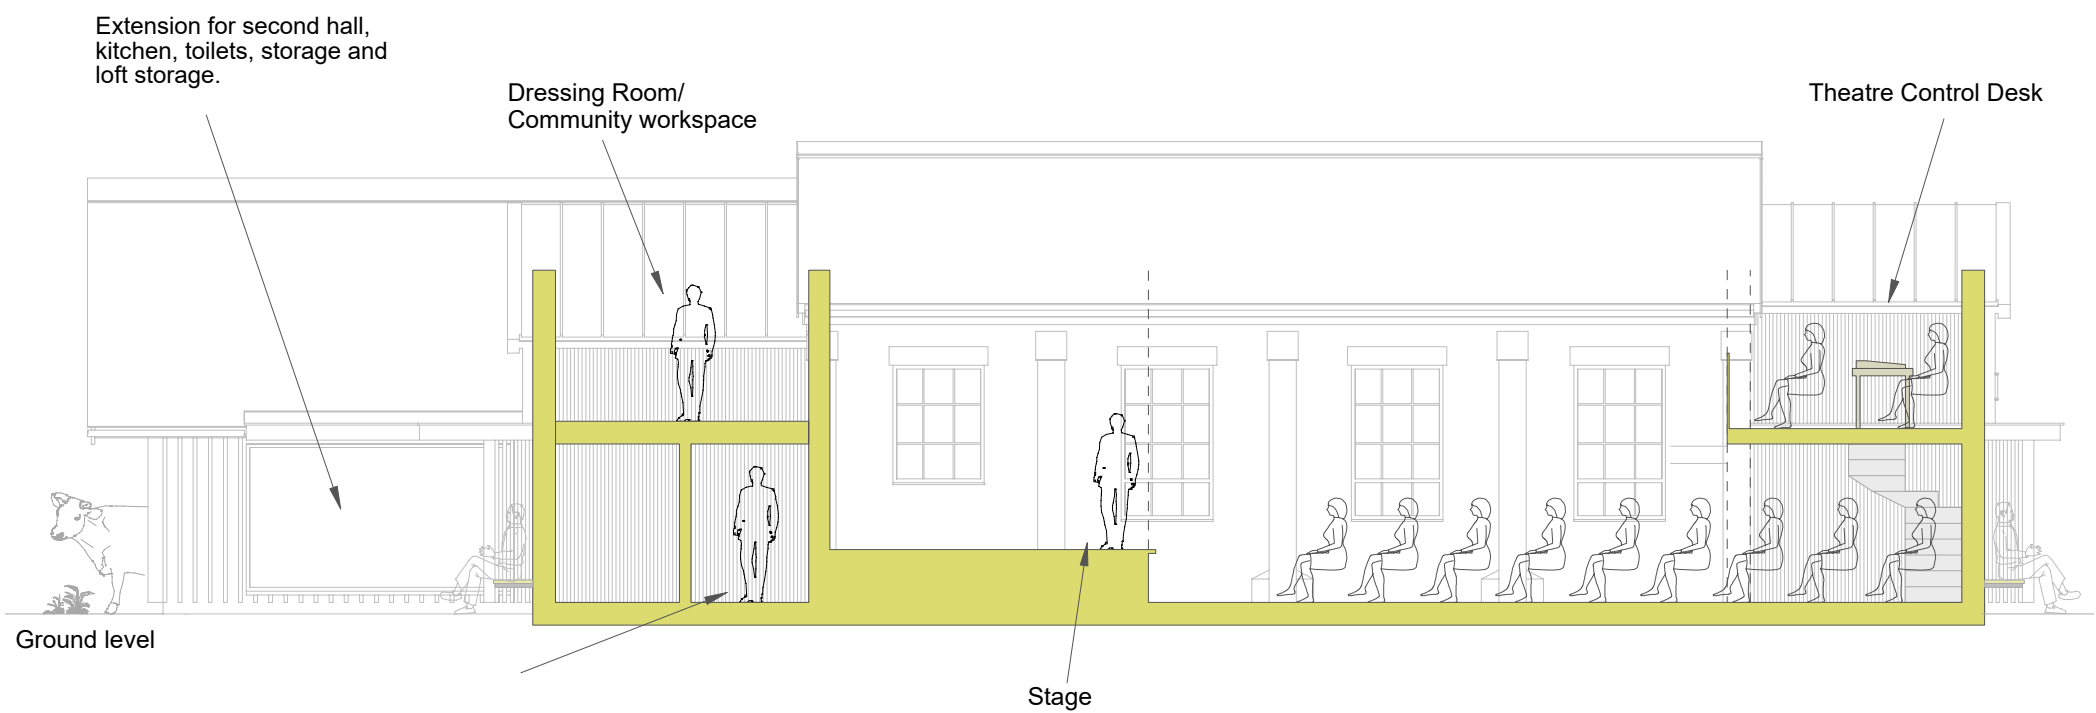

Description: PROPOSED - 1st Floor - No Shop  
Site Location: East Boldre Village Hall, East Boldre, Hampshire, SO42 7WD  
Drawing Ref:  
Date: June 2021

Scale(m) 1:100 (A3)

Description: PROPOSED - Elevations (No Shop)  
 Site Location: East Boldre Village Hall, East Boldre, Hampshire, SO42 7WD  
 Drawing Ref:  
 Date: June 2021

Scale(m) 1:100 (A3)

**Internal Layout Section (with entrance extension)**

**Theatre Section, with stage and gallery**

**Internal Theatre Section (Viewed from Main Rd)**

Description: PROPOSED - Internal Sections (No Basement)  
 Site Location: East Boldre Village Hall, East Boldre, Hampshire, SO42 7WD  
 Drawing Ref:  
 Date: June 2021