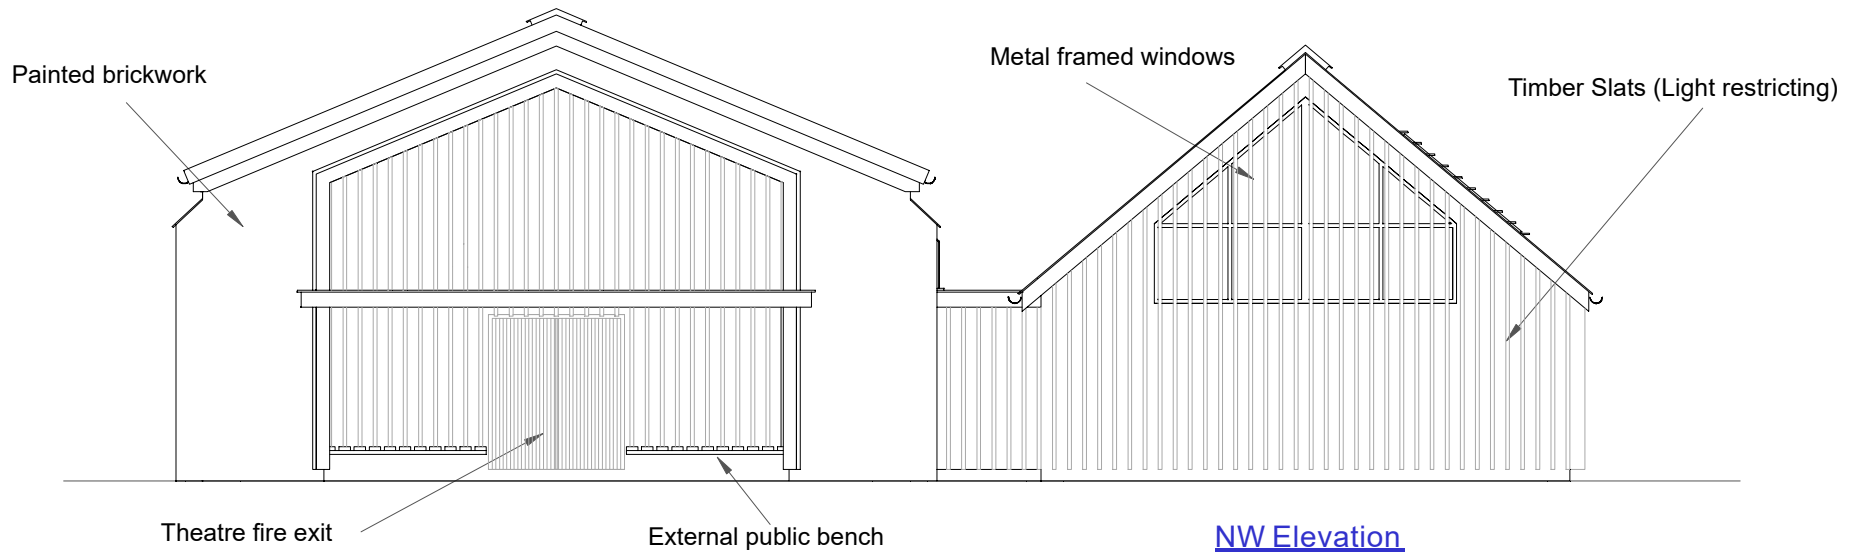

Description: PROPOSED - 1st Floor - No Shop  
Site Location: East Boldre Village Hall, East Boldre, Hampshire, SO42 7WD  
Drawing Ref:  
Date: June 2021

Scale(m) 1:100 (A3)

Description: PROPOSED - Elevations (No Shop)  
 Site Location: East Boldre Village Hall, East Boldre, Hampshire, SO42 7WD  
 Drawing Ref:  
 Date: June 2021

Scale(m) 1:100 (A3)

**Internal Layout Section (with entrance extension)**

**Theatre Section, with stage and gallery**

**Internal Theatre Section (Viewed from Main Rd)**

Description: PROPOSED - Internal Sections (No Basement)  
 Site Location: East Boldre Village Hall, East Boldre, Hampshire, SO42 7WD  
 Drawing Ref:  
 Date: June 2021

Scale (m) 1:100 (A3)