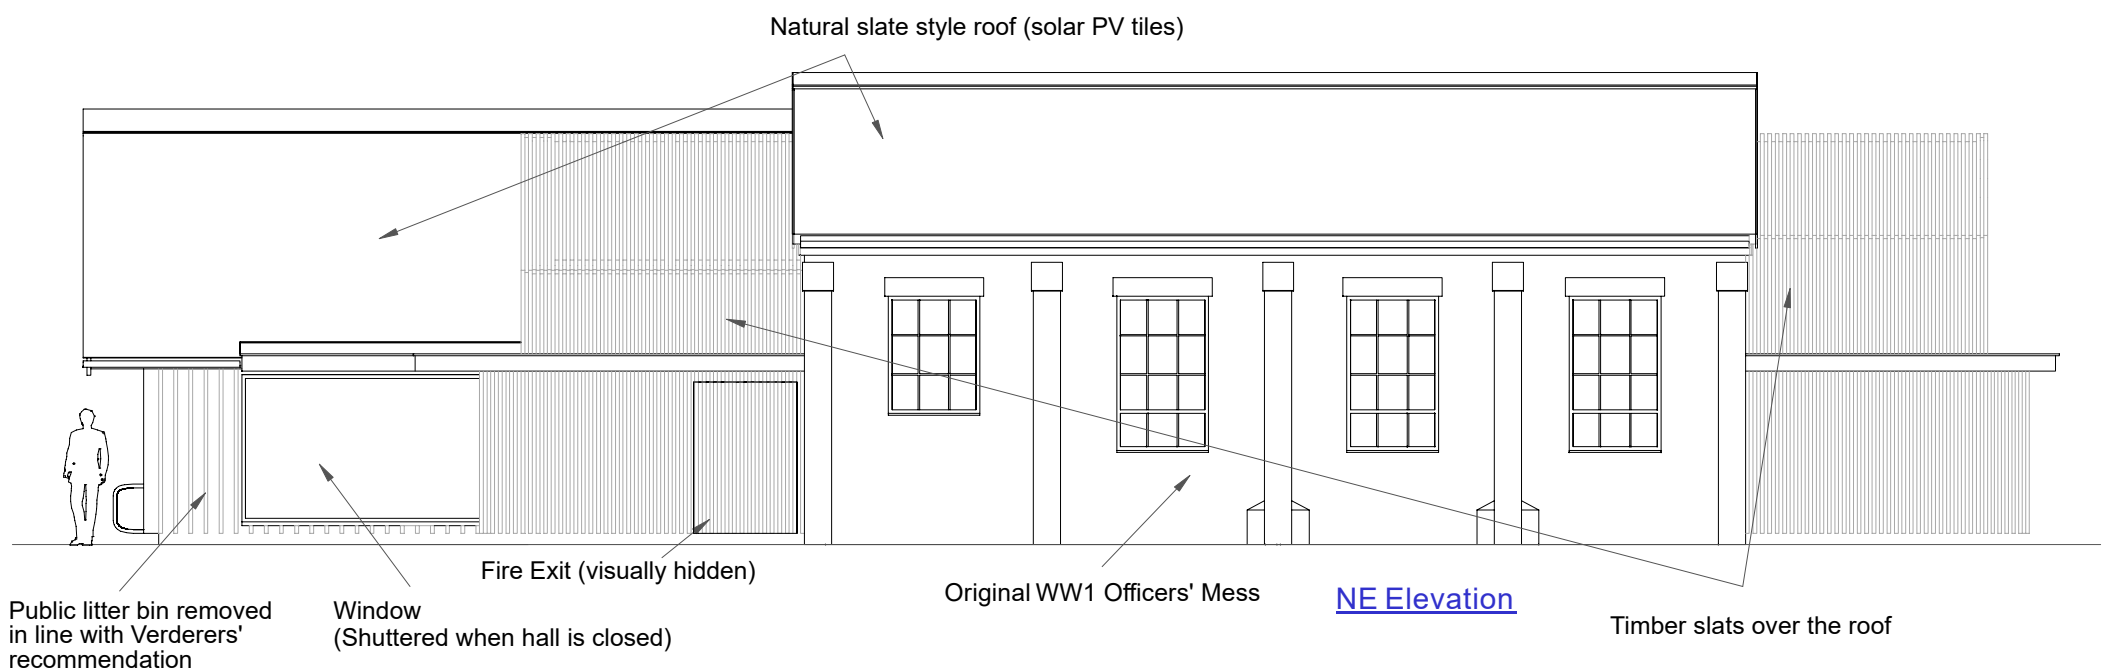

Description: PROPOSED - 1st Floor - No Shop  
Site Location: East Boldre Village Hall, East Boldre, Hampshire, SO42 7WD  
Drawing Ref:  
Date: June 2021

Scale(m) 1:100 (A3)

Description: PROPOSED - Elevations (No Shop)  
 Site Location: East Boldre Village Hall, East Boldre, Hampshire, SO42 7WD  
 Drawing Ref:  
 Date: June 2021

Scale(m) 1:100 (A3)

**Internal Layout Section (with entrance extension)**

**Theatre Section, with stage and gallery**

**Internal Theatre Section (Viewed from Main Rd)**

Description: PROPOSED - Internal Sections (No Basement)  
 Site Location: East Boldre Village Hall, East Boldre, Hampshire, SO42 7WD  
 Drawing Ref:  
 Date: June 2021