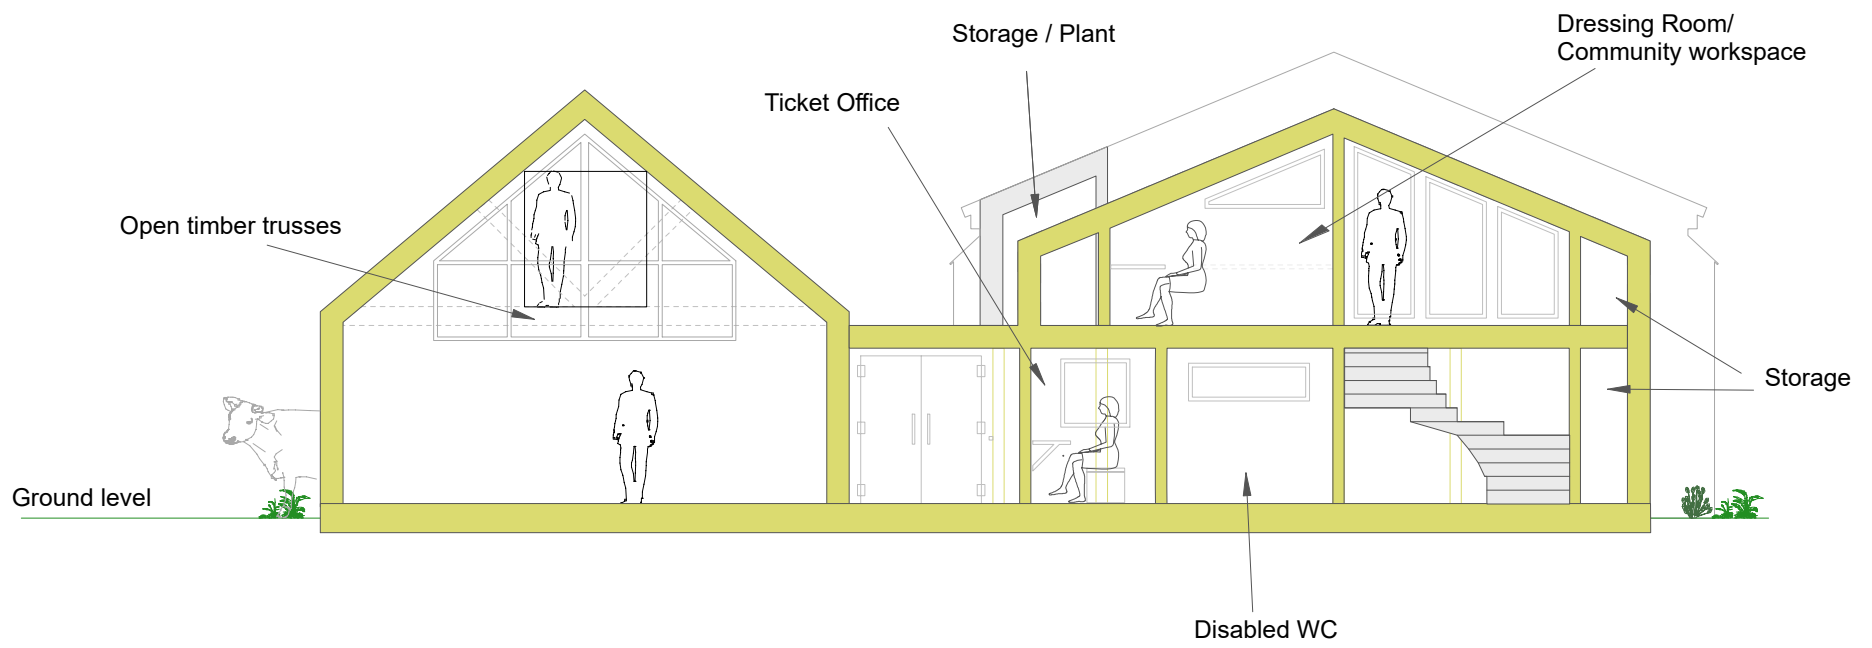

Description: PROPOSED - 1st Floor - No Shop  
Site Location: East Boldre Village Hall, East Boldre, Hampshire, SO42 7WD  
Drawing Ref:  
Date: June 2021

Scale(m) 1:100 (A3)

Description: PROPOSED - Elevations (No Shop)  
 Site Location: East Boldre Village Hall, East Boldre, Hampshire, SO42 7WD  
 Drawing Ref:  
 Date: June 2021

Scale(m) 1:100 (A3)

**Internal Layout Section (with entrance extension)**

**Theatre Section, with stage and gallery**

**Internal Theatre Section (Viewed from Main Rd)**

Description: PROPOSED - Internal Sections (No Basement)  
 Site Location: East Boldre Village Hall, East Boldre, Hampshire, SO42 7WD  
 Drawing Ref:  
 Date: June 2021

Scale (m) 1:100 (A3)