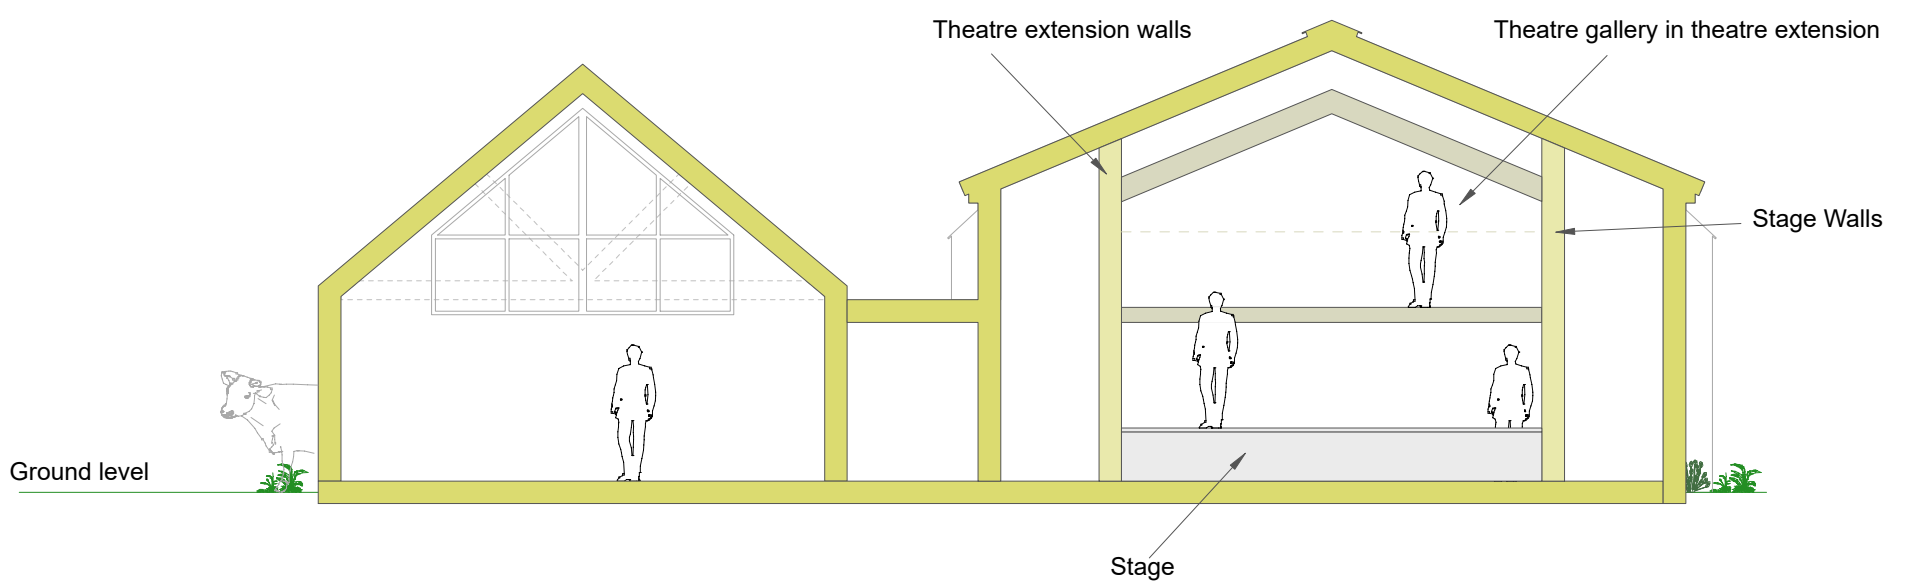

Description: PROPOSED - 1st Floor - No Shop  
Site Location: East Boldre Village Hall, East Boldre, Hampshire, SO42 7WD  
Drawing Ref:  
Date: June 2021

Scale(m) 1:100 (A3)

Description: PROPOSED - Elevations (No Shop)  
 Site Location: East Boldre Village Hall, East Boldre, Hampshire, SO42 7WD  
 Drawing Ref:  
 Date: June 2021

Scale(m) 1:100 (A3)

**Internal Layout Section (with entrance extension)**

**Theatre Section, with stage and gallery**

**Internal Theatre Section (Viewed from Main Rd)**

Description: PROPOSED - Internal Sections (No Basement)  
 Site Location: East Boldre Village Hall, East Boldre, Hampshire, SO42 7WD  
 Drawing Ref:  
 Date: June 2021

Scale (m) 1:100 (A3)