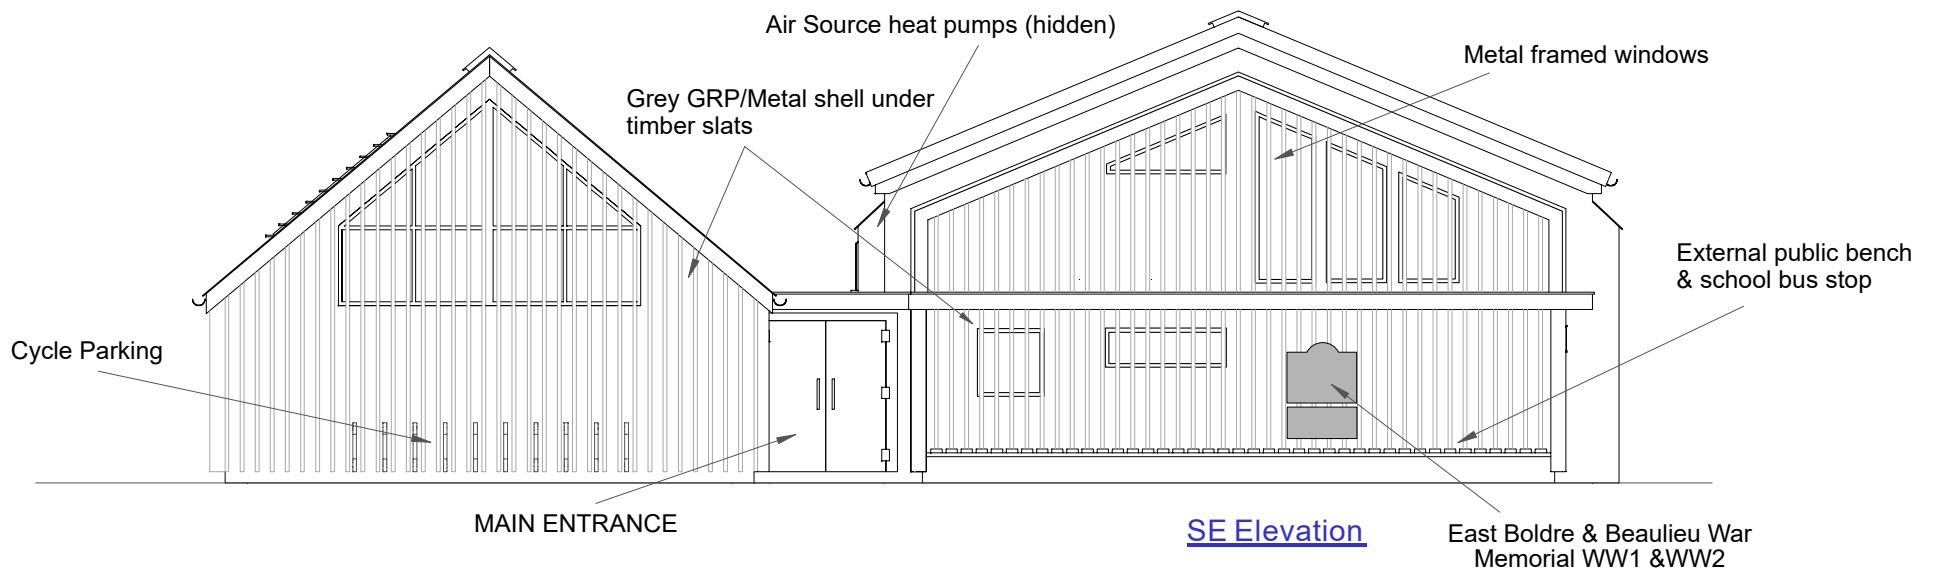

Description: PROPOSED - 1st Floor - No Shop  
Site Location: East Boldre Village Hall, East Boldre, Hampshire, SO42 7WD  
Drawing Ref:  
Date: June 2021

Scale(m) 1:100 (A3)

Description: PROPOSED - Elevations (No Shop)  
 Site Location: East Boldre Village Hall, East Boldre, Hampshire, SO42 7WD  
 Drawing Ref:  
 Date: June 2021

Scale(m) 1:100 (A3)

**Internal Layout Section (with entrance extension)**

**Theatre Section, with stage and gallery**

**Internal Theatre Section (Viewed from Main Rd)**

Description: PROPOSED - Internal Sections (No Basement)  
 Site Location: East Boldre Village Hall, East Boldre, Hampshire, SO42 7WD  
 Drawing Ref:  
 Date: June 2021